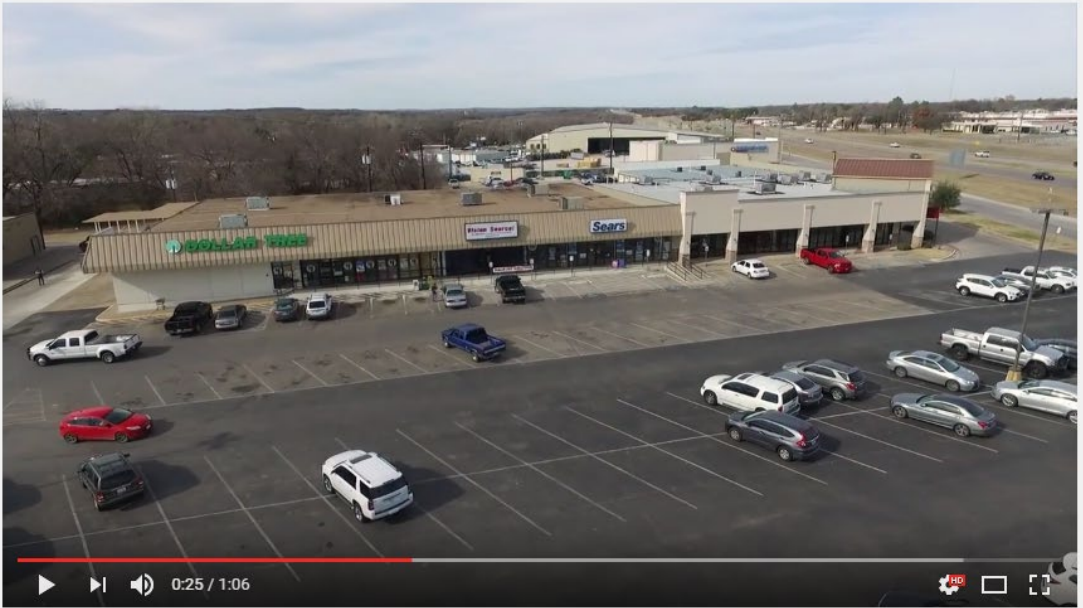

FOR RENT

Ranchview Village Shopping Center Azle, Texas

SPACES

+ Fully Leased

Bellaire North Investments

Contact:
Richard Bates
817.338.0511

Richard@BellaireNorth.com
www.BellaireNorth.com

LOCATION

- + 605 Northwest Parkway, Azle, Texas 76102
- + Fronts S.H. 199 (28,726 VPD)
- + Great visibility at the market's main intersection
- + Across from Walmart Supercenter

SITE PLAN

RANCHVIEW VILLAGE SHOPPING CENTER

AZLE, TEXAS

AERIAL

PROPERTY VIDEO

-
-
-
-
-
-

[Analytics](#) [Video Manager](#)

Ranchview Village Shopping Center - Azle, Texas

Bellaire North Investments of TX, LP
[Channel settings](#)