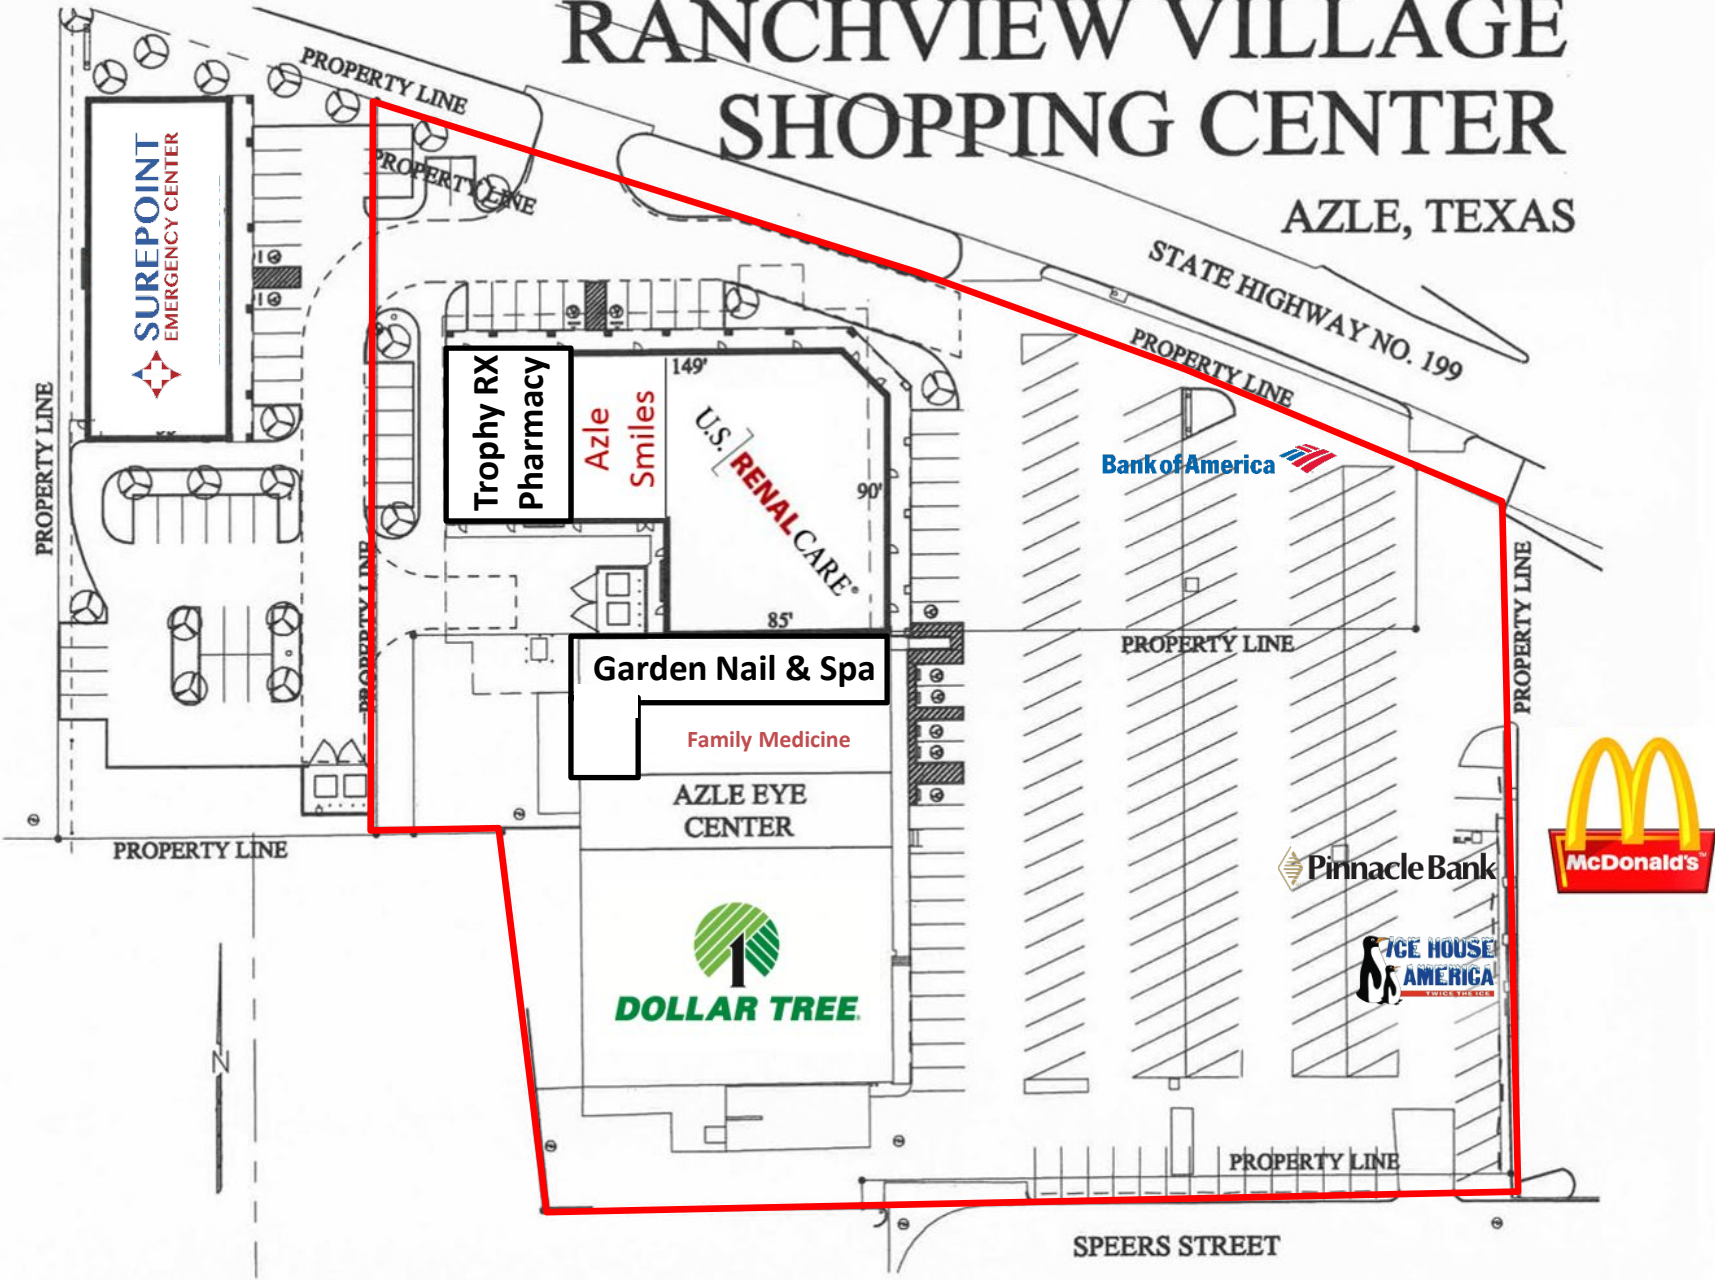

FOR RENT

Ranchview Village Shopping Center Azle, Texas

SPACES

+ Fully Leased

Bellaire North Investments

Contact:
Richard Bates
817.338.0511

Richard@BellaireNorth.com
www.BellaireNorth.com

LOCATION

- + 605 Northwest Parkway, Azle, Texas 76102
- + Fronts S.H. 199 (28,726 VPD)
- + Great visibility at the market's main intersection
- + Across from Walmart Supercenter

SITE PLAN

RANCHVIEW VILLAGE SHOPPING CENTER

AZLE, TEXAS

AERIAL

PROPERTY VIDEO

-
-
-
-
-
-

[Analytics](#) [Video Manager](#)

Ranchview Village Shopping Center - Azle, Texas

Bellaire North Investments of TX, LP
[Channel settings](#)